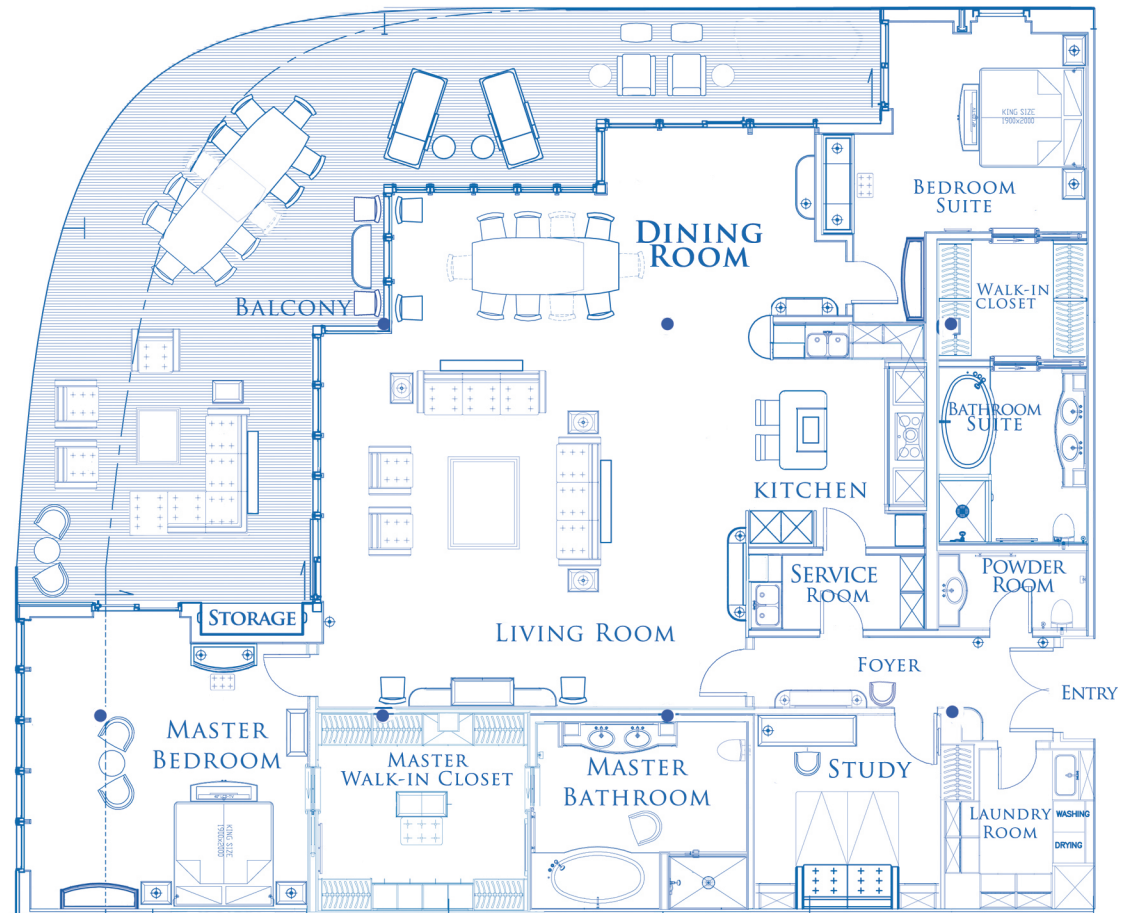

## Regatta Deck 10

2 to 3 bedrooms 2<sup>1/2</sup> baths  
3,778 sq ft (351 sqm) including balconies

■ Unit locator

- Confidential, and not to be distributed to any Third Parties, without the prior written consent of Luxury Estates, Ltd.
- These preliminary drawings are subject to change, and do not represent the final design, dimensions, layouts, and/or scaling.
- Luxury Estates, Ltd. reserves the right to make changes at its sole discretion.
- The location of structural columns may vary between now and when the ship is delivered and may vary depending on whether the residence is located on the port or starboard side of the ocean liner.
- Please consult the final version of the floor plan prior to ship delivery for actual location of columns in your specific residence.